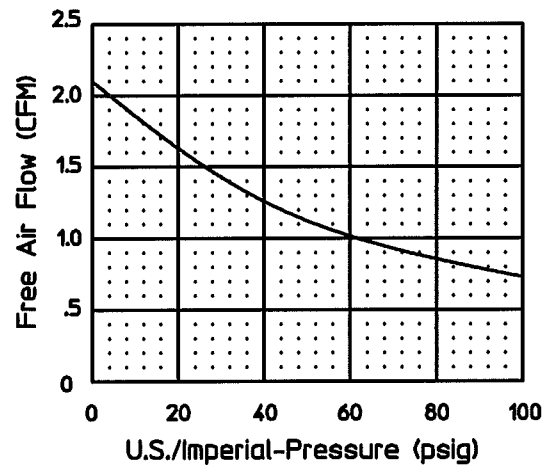

## Product Specifications

Model Number	Motor	RPM		HP	kW	Net Wt.	
		60 cycle	50 cycle			lbs.	kg
2HBB-10-M203X	220-1	----	1425	1/4	0,19	22	12,0
2HBB-38-M203X	220-1	----	1425	1/4	0,19	22	12,0

PART NUMBER: RTD115  
 REVISION: D

SOUND LEVEL Less than 70 dB(A)  
 NORMAL AMBIENT +5 degC - +40 degC  
 RELATIVE HUMIDITY 20% - 80%  
 ENVIRONMENT Clean Dust Free

\* TECHNICAL DATA SUBJECT TO CHANGE WITHOUT NOTICE.

## PRODUCT PERFORMANCE