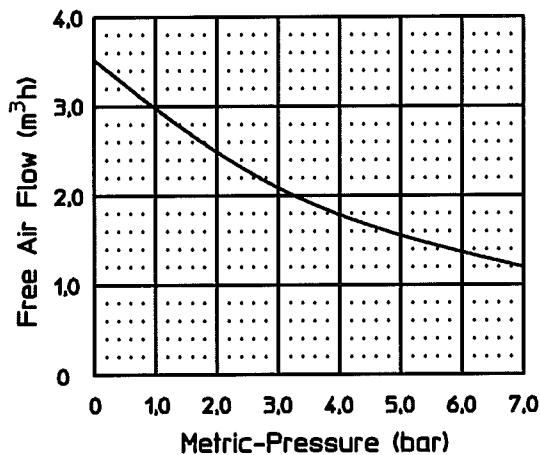

## Product Specifications

Model Number	Motor	RPM		HP	kW	Net Wt.	
		60 cycle	50 cycle			lbs.	kg
2HBB-10-M203X	220-1	----	1425	1/4	0,19	22	12,0
2HBB-38-M203X	220-1	----	1425	1/4	0,19	22	12,0

PART NUMBER: RTD115  
 REVISION: D

SOUND LEVEL Less than 70 dB(A)  
 NORMAL AMBIENT +5 degC - +40 degC  
 RELATIVE HUMIDITY 20% - 80%  
 ENVIRONMENT Clean Dust Free

\* TECHNICAL DATA SUBJECT TO CHANGE WITHOUT NOTICE.

## PRODUCT DIMENSIONS

- \* METRIC (mm)
- \* ALL DIMENSIONS ARE REFERENCE ONLY

Model Number	A	AB	AC	AD	AE	AF	B	H	HC	HD	HE	K	K1	LE	LG	LL	LM
2HBB-10-M203X	108	144	258	138	228	--	70	75	149	---	114	9	27	---	316	163	82
2HBB-38-M203X																	